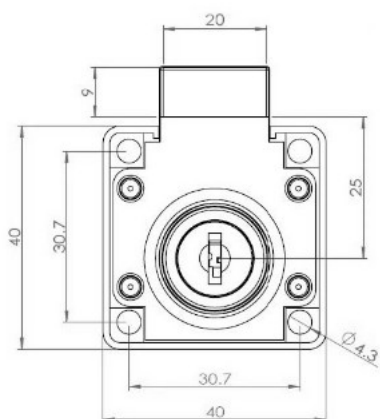

PRODUCT SHEET

Description:

Rim Lock 850, $\varnothing 19 \times 22 \text{mm}$, Drawer, Black Anodized, CK SISO

Item number:

14.01.067-0

Units	Box	Carton	HS Code	Barcode
Pcs.	12	192	8301300000	
				5704866032537