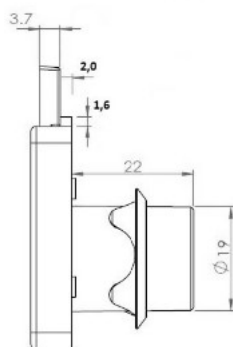

PRODUCT SHEET

Description:

Rim Lock 850, $\varnothing 19 \times 22 \text{mm}$, Drawer, Black Anodized, CK SISO

Item number:

14.01.067-0

Units	Box	Carton	HS Code	Barcode
Pcs.	12	192	8301300000	
				5704866032537