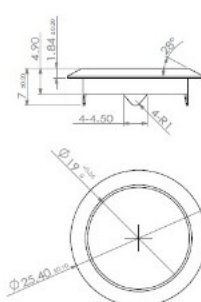

PRODUCT SHEET

Description:

Rim Lock 850, $\varnothing 19 \times 22 \text{mm}$, Drawer, Black Anodized, CK SISO

Item number:

14.01.067-0

Units	Box	Carton	HS Code	Barcode
Pcs.	12	192	8301300000	
				5704866032537